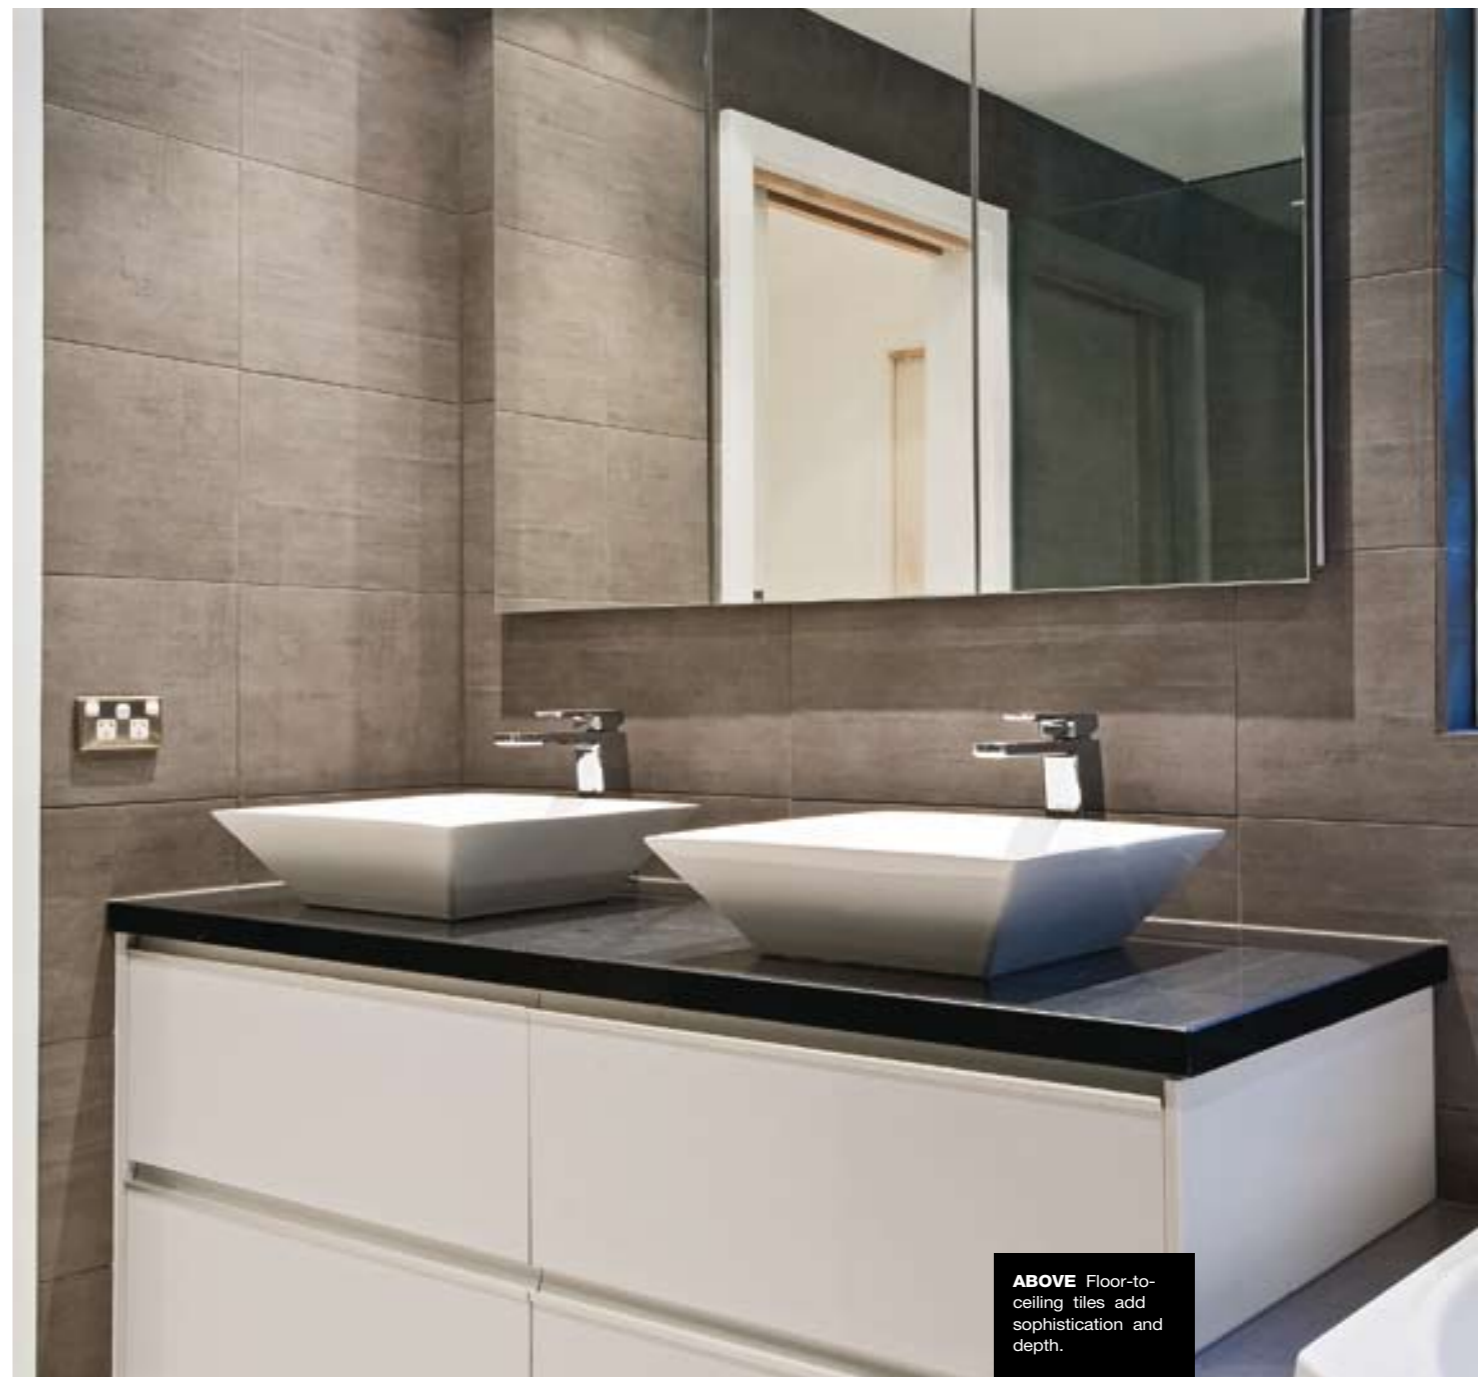

## *Two become one*

Better Bathrooms & Kitchens values quality over quantity

**ABOVE** Floor-to-ceiling tiles add sophistication and depth.

**THE** owners had not one but two bathrooms in desperate need of a facelift. Better Bathrooms & Kitchens was called in for the renovations and the decision was made to transform the back-to-back bathrooms into one larger and more luxurious space with the inclusion a spacious walk-in robe.

The dividing wall was removed to give Better Bathrooms & Kitchens' designer Garrett Hebden some flexibility to move, while the two existing windows were replaced with two new in-wall cavity doors.

To produce that special hotel feel, a

range of luxurious finishes were selected including dramatic 300mm x 600mm Artech Grigio floor-to-ceiling tiles and a gorgeous Decina Angelique White corner bath. The use of darkly toned tiles creates the ideal ambience for serious relaxation while the oversized corner bath provides the perfect place to unwind after a hard day's work.

A stunning double wall-hung vanity with Silver Grey Laminate doors and a Jet Black CaesarStone top, an easy-access stepless shower and a unique glass brick feature window complete this striking bathroom makeover. →